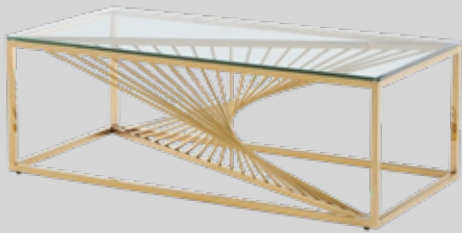

CT-004

Size:120x60x42cm