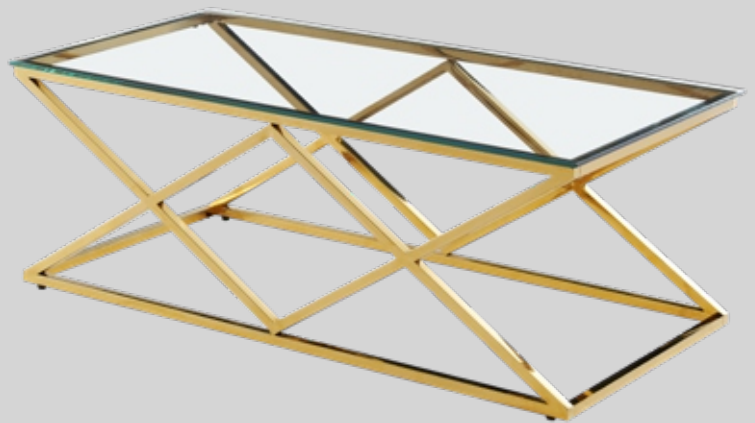

Мы в YouTube

Coffee Table Series

ST-007

Size:55x55x55cm

CT-007

Size:120x60x42cm

TV-007

Size:180x40x45cm

CST-007

Size:120x40x75cm

CST-005

Size:120x40x75cm

ST-005

Size:55x55x55cm

CT-005

Size:120x60x42cm