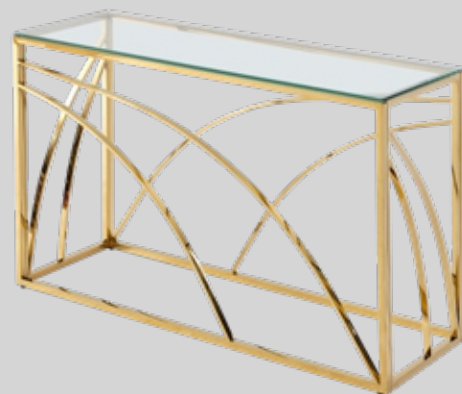

Мы в YouTube

Coffee Table Series

ST-007

Size:55x55x55cm

CT-007

Size:120x60x42cm

TV-007

Size:180x40x45cm

CST-007

Size:120x40x75cm

CST-005

Size:120x40x75cm

ST-005

Size:55x55x55cm

CT-005

Size:120x60x42cm

ST-004

Size:55x55x55cm

ST-006

Size:55x55x55cm

CT-004

Size:120x60x42cm

CT-006

Size:120x60x42cm

CST-004

Size:120x40x75cm

CST-006

Size:120x40x75cm

ST-008

Size:55x55x55cm

ST-009

Size:55x55x55cm