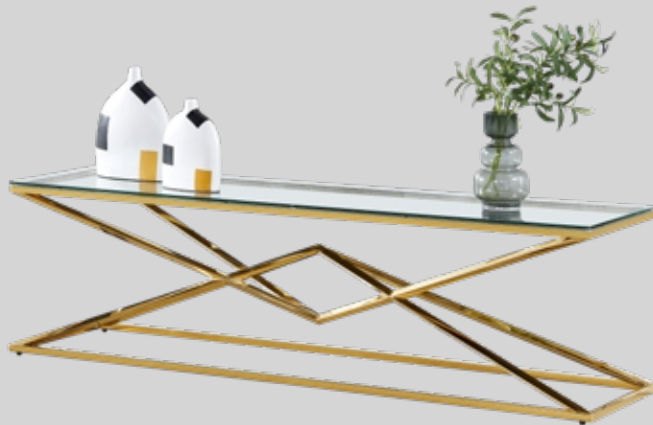

Мы в YouTube

Coffee Table Series

ST-007

Size:55x55x55cm

CT-007

Size:120x60x42cm

TV-007

Size:180x40x45cm