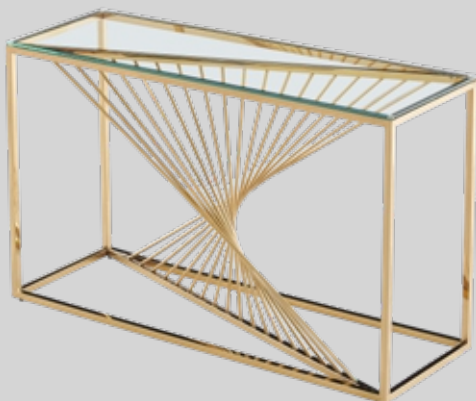

Мы в YouTube

Coffee Table Series

ST-007

Size:55x55x55cm

CT-007

Size:120x60x42cm

TV-007

Size:180x40x45cm

ST-004

Size:55x55x55cm

ST-006

Size:55x55x55cm

CT-004

Size:120x60x42cm

CT-006

Size:120x60x42cm